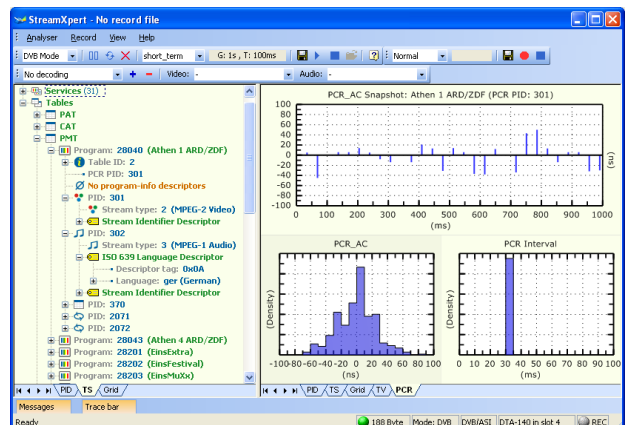

Transport-Stream Analyser Software

- Full decoding of DVB/SI and ATSC/PSIP
- Real-time TR 101 290 monitoring
- SD/HD live decoding; PCR analysis

FEATURES

- Real-time analysis, monitoring and recording of MPEG-2 transport streams
- Provides detailed statistics on PIDs, services and tables found in the transport stream
- Deep decoding of PSI, DVB-SI, DVB-RCS and ATSC-PSIP tables and descriptors
- User-definable TR 101 290 templates
- Integrated SD/HD video and audio decoder with support for MP2 / H.264 video and MP1 / MP2 / (HE-)AAC audio
- Support for analysing TS-over-IP streams via a DTA-2160 / DTA-2162 or a local network port
- The world's most cost-effective and user-friendly transport-stream analyser

APPLICATIONS

- Test and validation of equipment with transport-stream output, e.g. multiplexers
- Quality monitoring of transport streams in studios, head ends, etc.

SUPPORTED INPUT ADAPTERS

Signal Type	Supported Adapters
DVB-ASI	DTA-112, 115, 116, 117, 124, 145, 160, 2142, 2144, 2145, 2152, 2154, 2160, 2174 DTU-225, 245, DTE-3120
DVB-SPI	DTA-122, 2142
Receivers	DTA-2131, 2136, 2137C, 2138, 2139 DTU-236A, DTE-3137
TSolP	DTA-160, 2160, 2162, PC NIC