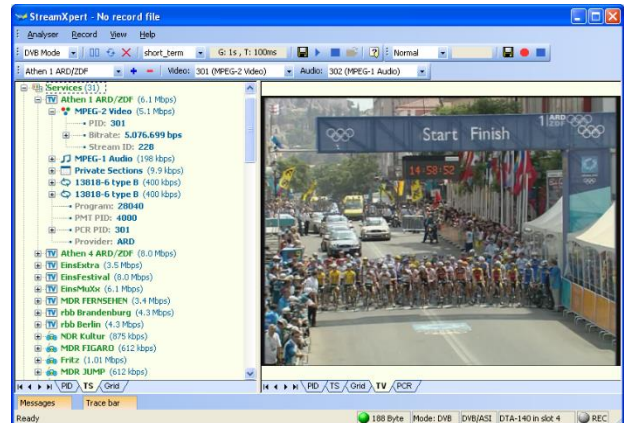

Transport-Stream Analyser Software

- Full decoding of DVB/SI and ATSC/PSIP
- Real-time TR 101 290 monitoring
- SD/HD live decoding; PCR analysis

FEATURES

- Real-time analysis, monitoring and recording of MPEG-2 transport streams
- Provides detailed statistics on PIDs, services and tables found in the transport stream
- Deep decoding of PSI, DVB-SI, DVB-RCS and ATSC-PSIP tables and descriptors
- User-definable TR 101 290 templates
- Integrated SD/HD video and audio decoder with support for MP2 / H.264 video and MP1 / MP2 / (HE-)AAC audio
- Support for analysing TS-over-IP streams via a DTA-2160 / DTA-2162 or a local network port
- The world's most cost-effective and user-friendly transport-stream analyser

APPLICATIONS

- Test and validation of equipment with transport-stream output, e.g. multiplexers
- Quality monitoring of transport streams in studios, head ends, etc.

SUPPORTED INPUT ADAPTERS

Signal Type	Supported Adapters
DVB-ASI	DTA-112, 115, 116, 117, 124, 145, 160, 2142, 2144, 2145, 2152, 2154, 2160, 2174 DTU-225, 245, DTE-3120
DVB-SPI	DTA-122, 2142
Receivers	DTA-2131, 2136, 2137C, 2138, 2139 DTU-236A, DTE-3137
TSolP	DTA-160, 2160, 2162, PC NIC